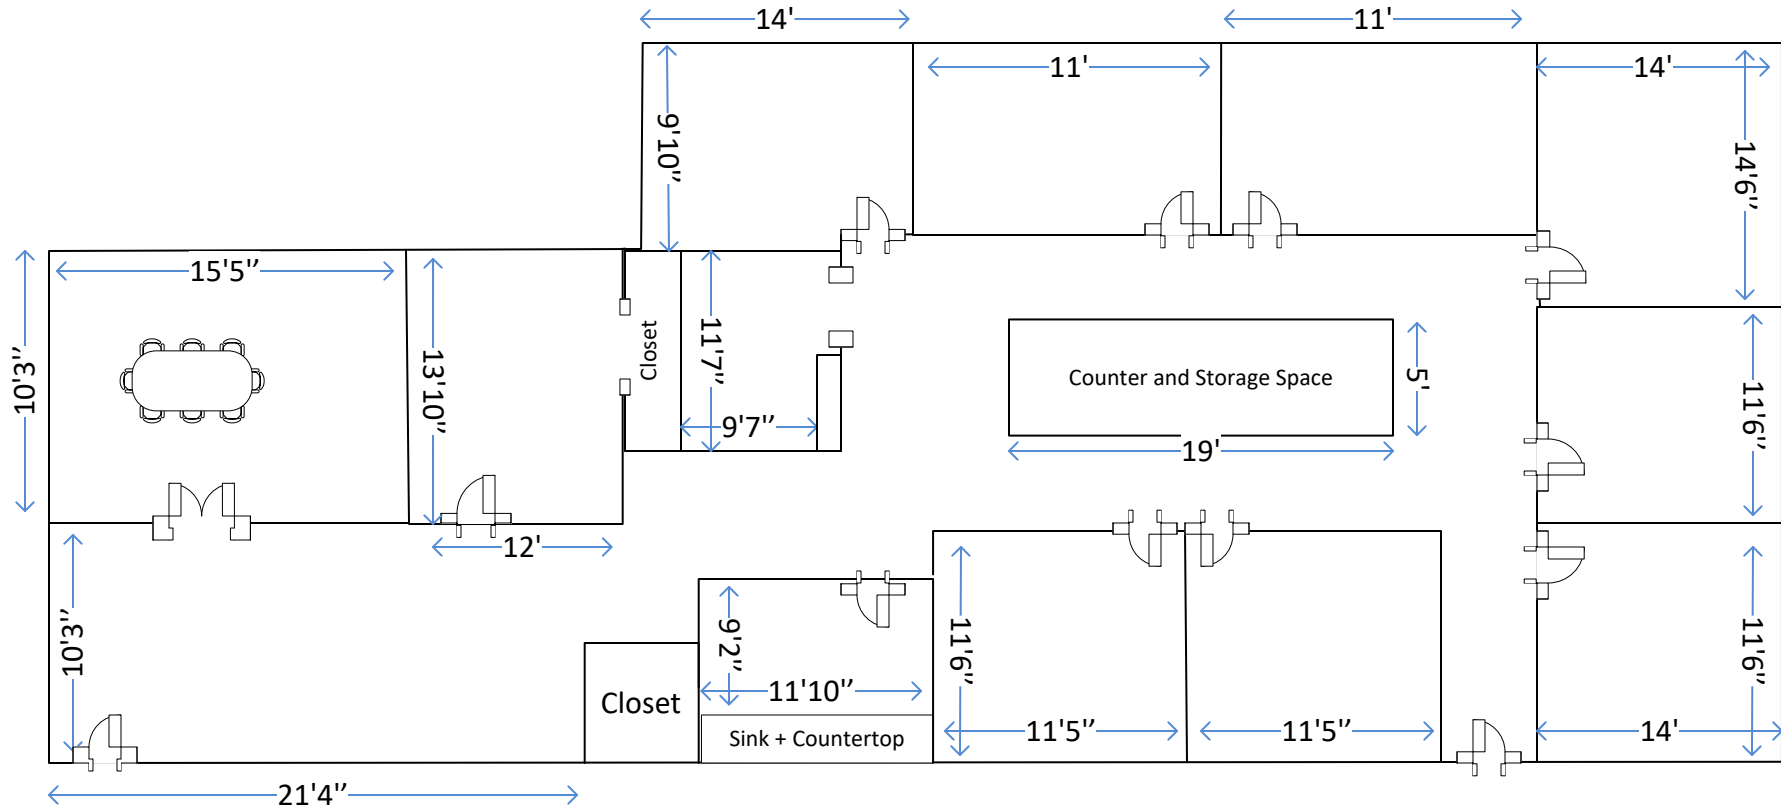

# Suite 107: 2752 Square Feet

- Legend:
-  LAN wiring (cat6) & wall jack (RJ45)
  -  Telephone Station wall jack (RJ9)
  -  Electrical outlet
  -  LAN Suite Dmarc
  -  Telephone Station Suite Dmarc