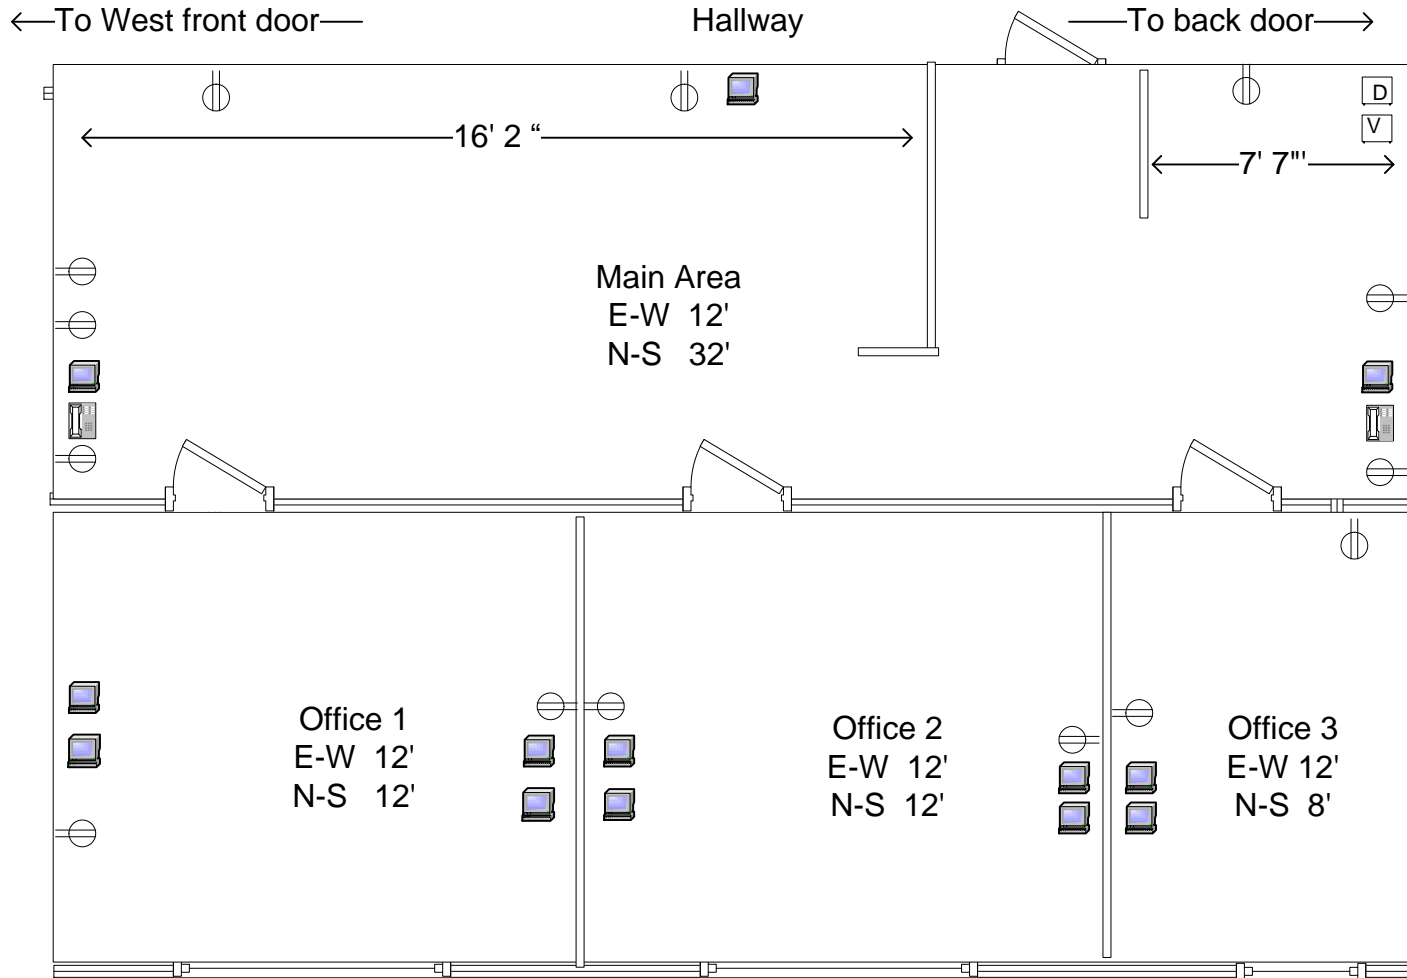

6 person - 768 Square feet
West Entrance

- Legend:
- LAN wiring (cat5e) & wall jack (RJ45)
 - Telephone Station wall jack (RJ9)
 - Electrical outlet
 - LAN Suite Dmarc
 - Telephone Station Suite Dmarc

West