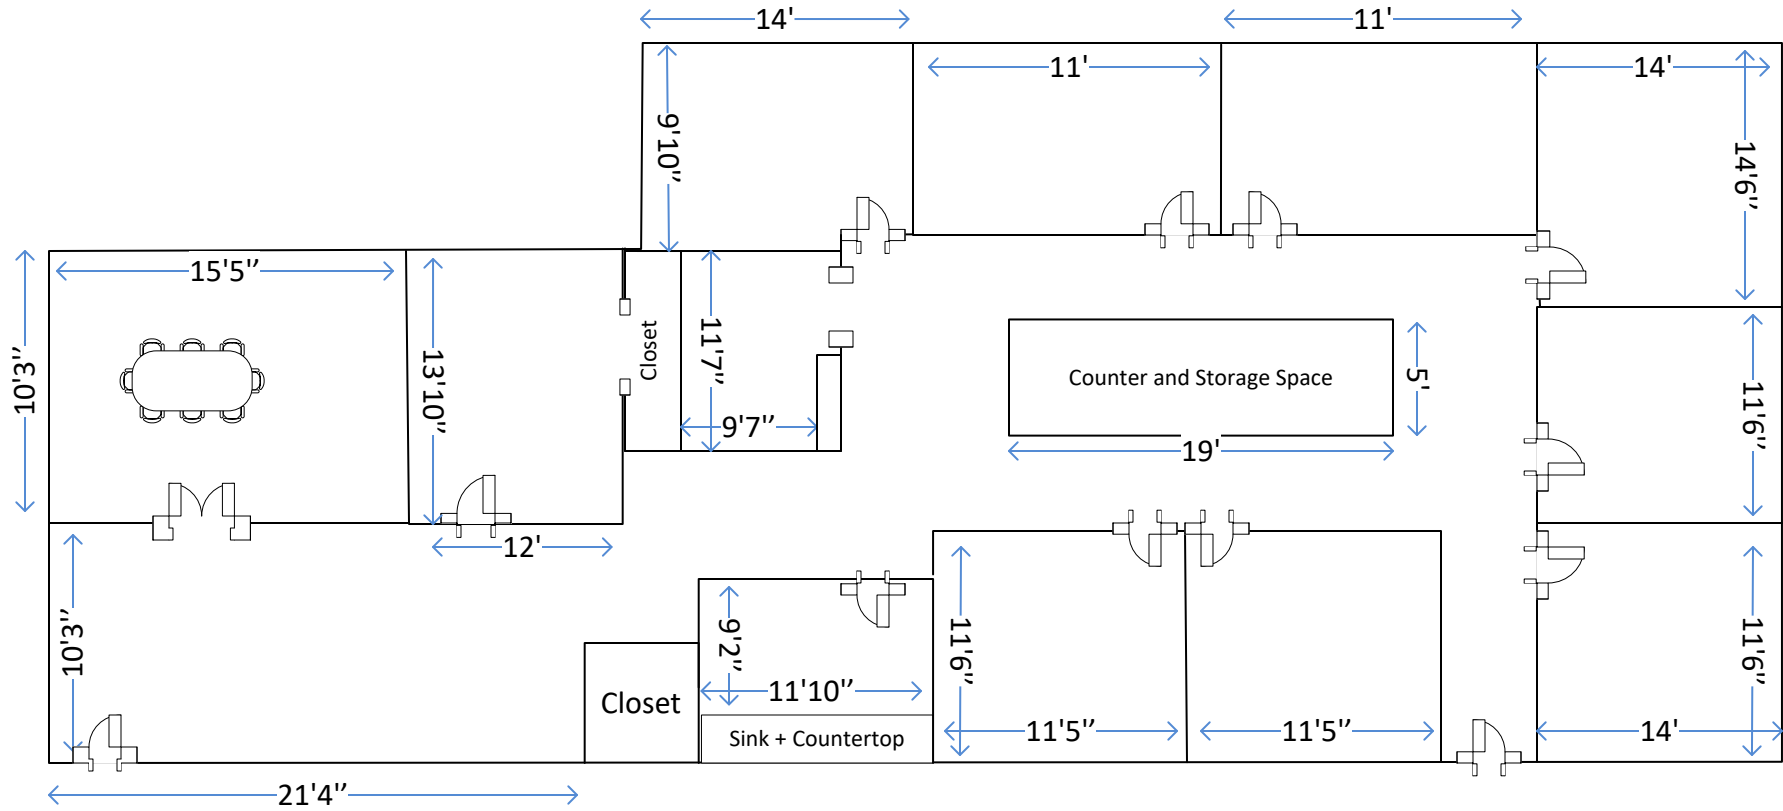

Suite 107: 2752 Square Feet

- Legend:
-  LAN wiring (cat6) & wall jack (RJ45)
 -  Telephone Station wall jack (RJ9)
 -  Electrical outlet
 -  LAN Suite Dmarc
 -  Telephone Station Suite Dmarc