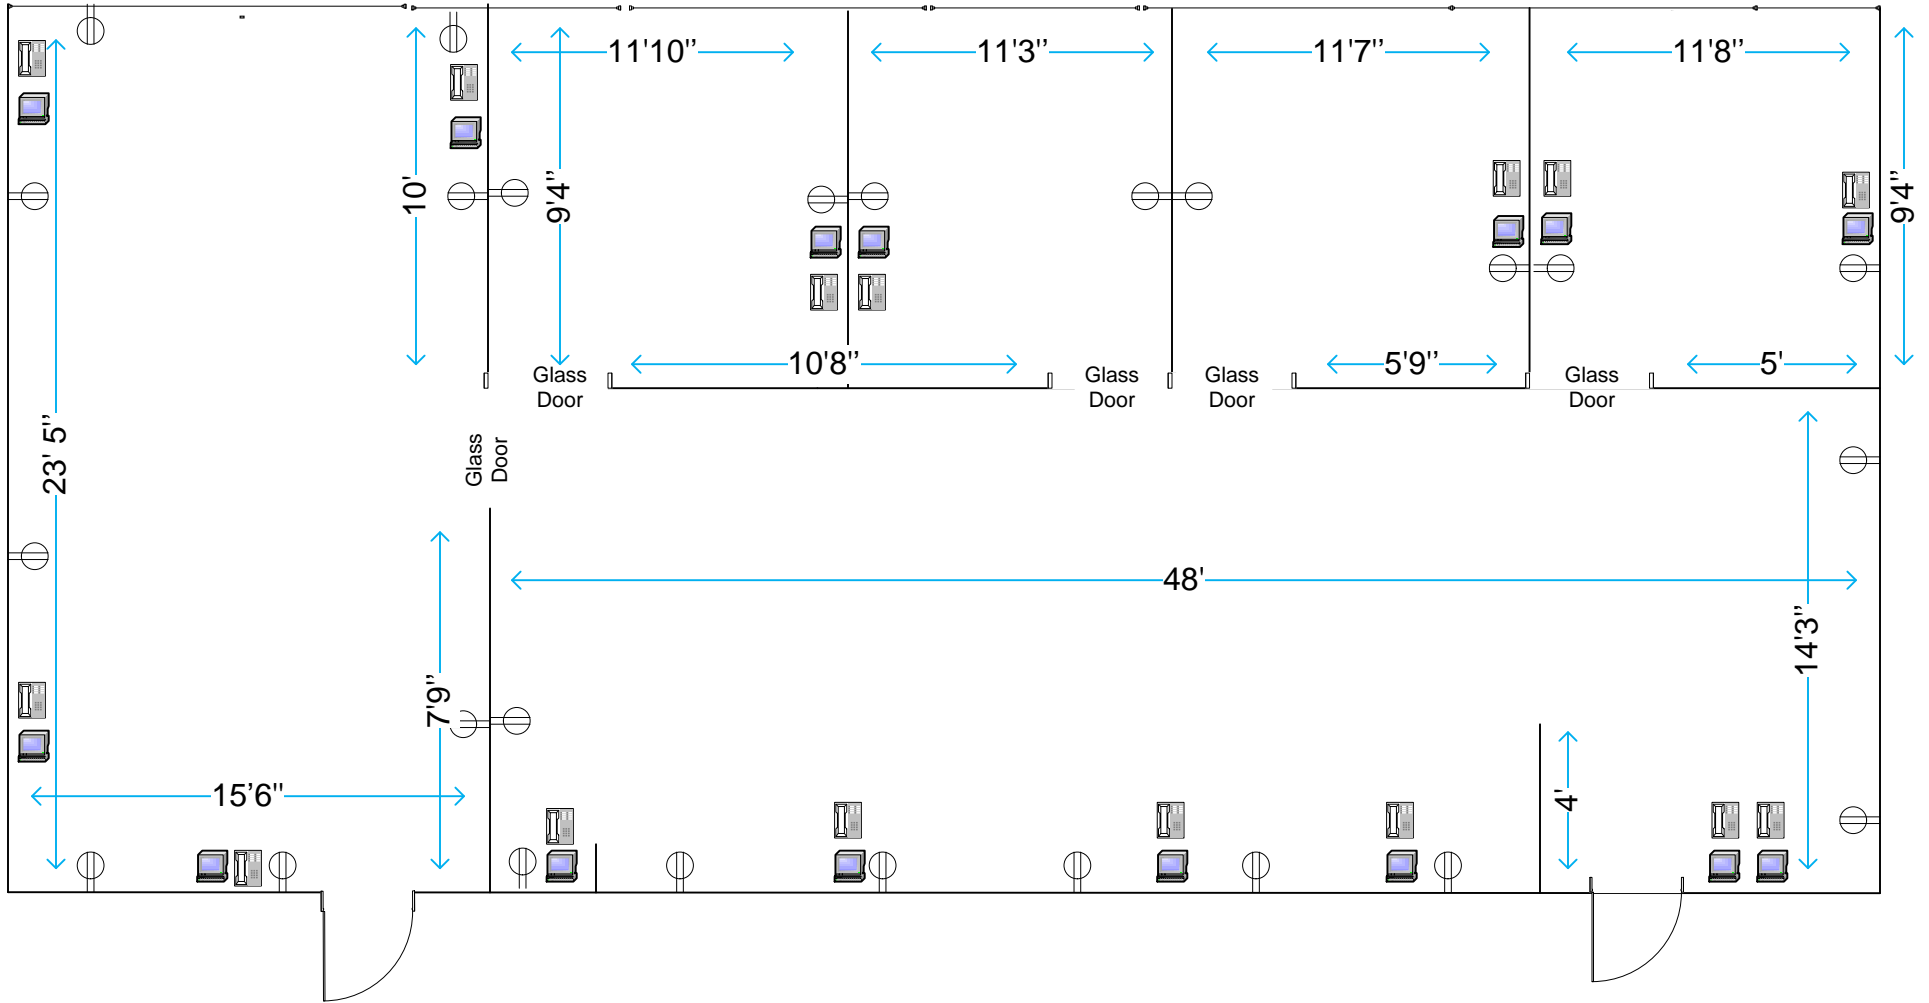

# Suite 121 – 1,492 Square Feet

**Legend:**

-  LAN wiring (cat6) & wall jack (RJ45)
-  Telephone Station wall jack (RJ9)
-  Electrical outlet
-  LAN Suite Dmarc
-  Telephone Station Suite Dmarc

S-121 Prepared by: VM Updated 02/7/17