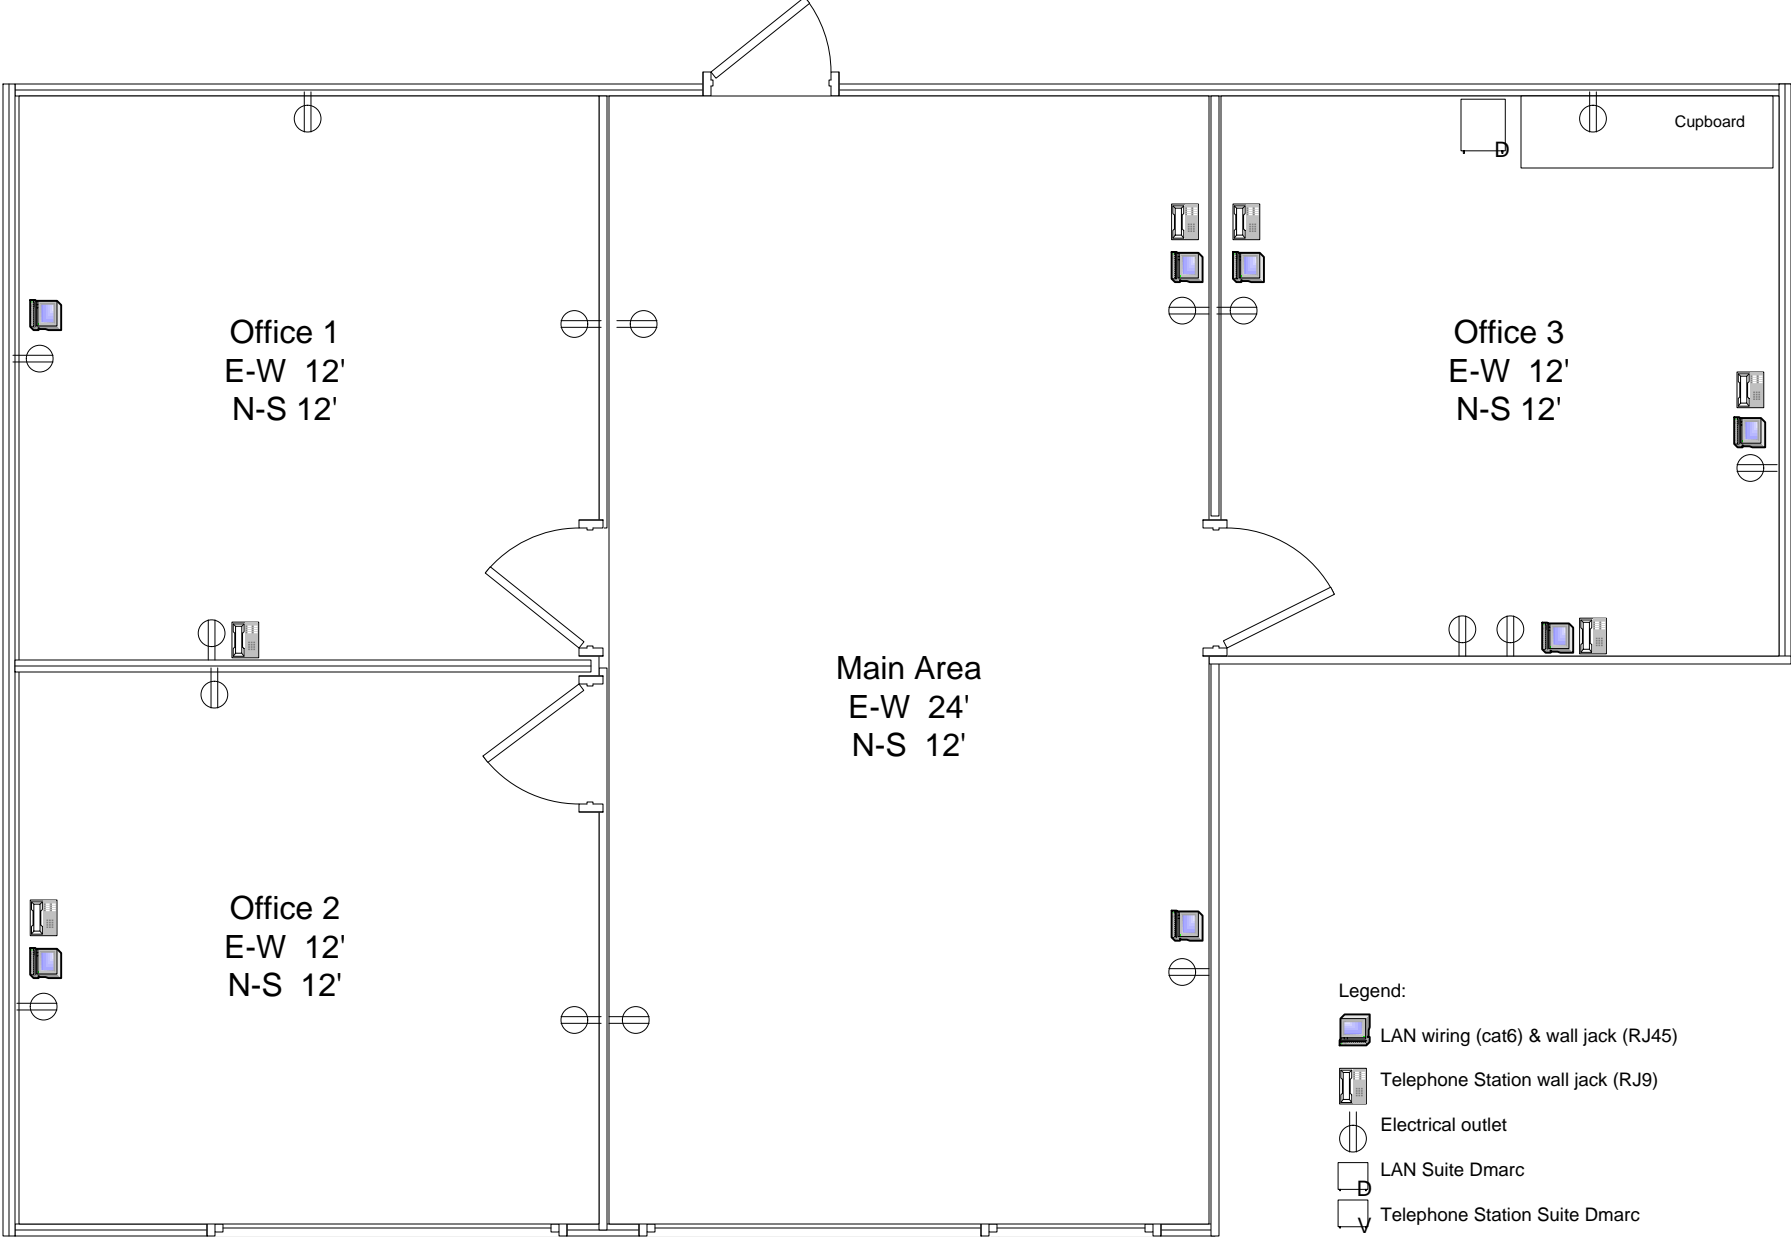

5 Person 720 Square feet
East 1 Entrance

- Legend:
- LAN wiring (cat6) & wall jack (RJ45)
 - Telephone Station wall jack (RJ9)
 - Electrical outlet
 - LAN Suite Dmarc
 - Telephone Station Suite Dmarc

West