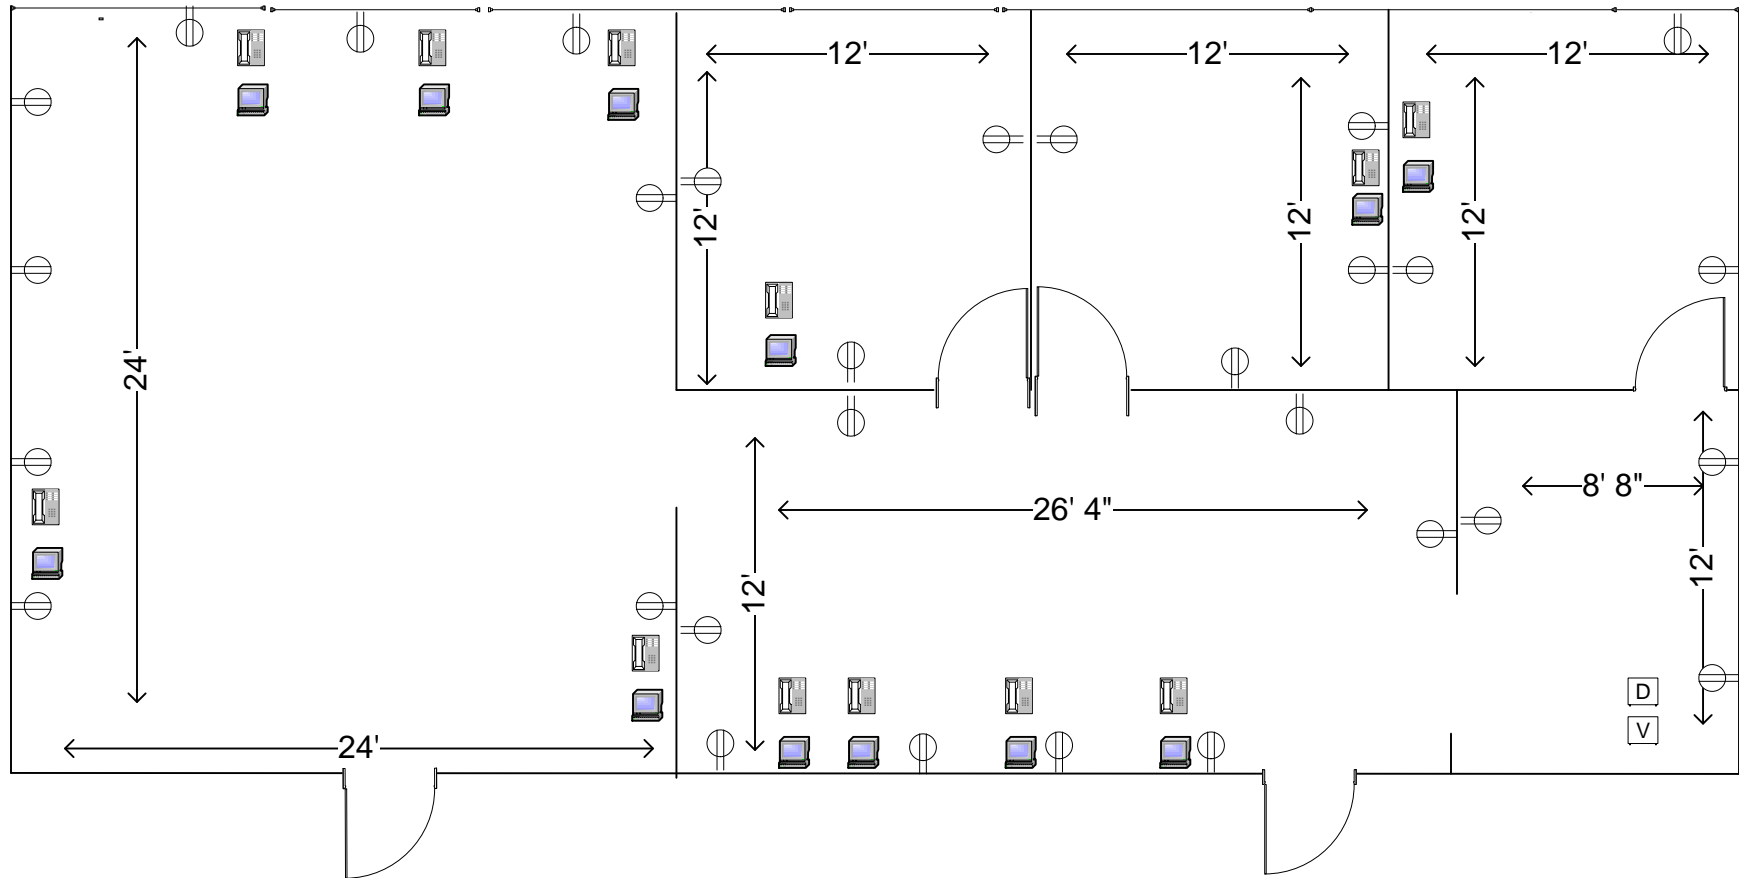

# Suite 155 – 1440 Square Feet

### Legend:

-  LAN wiring (cat5e) & wall jack (RJ45)
-  Telephone Station wall jack (RJ9)
-  Electrical outlet
-  LAN Suite Dmarc
-  Telephone Station Suite Dmarc