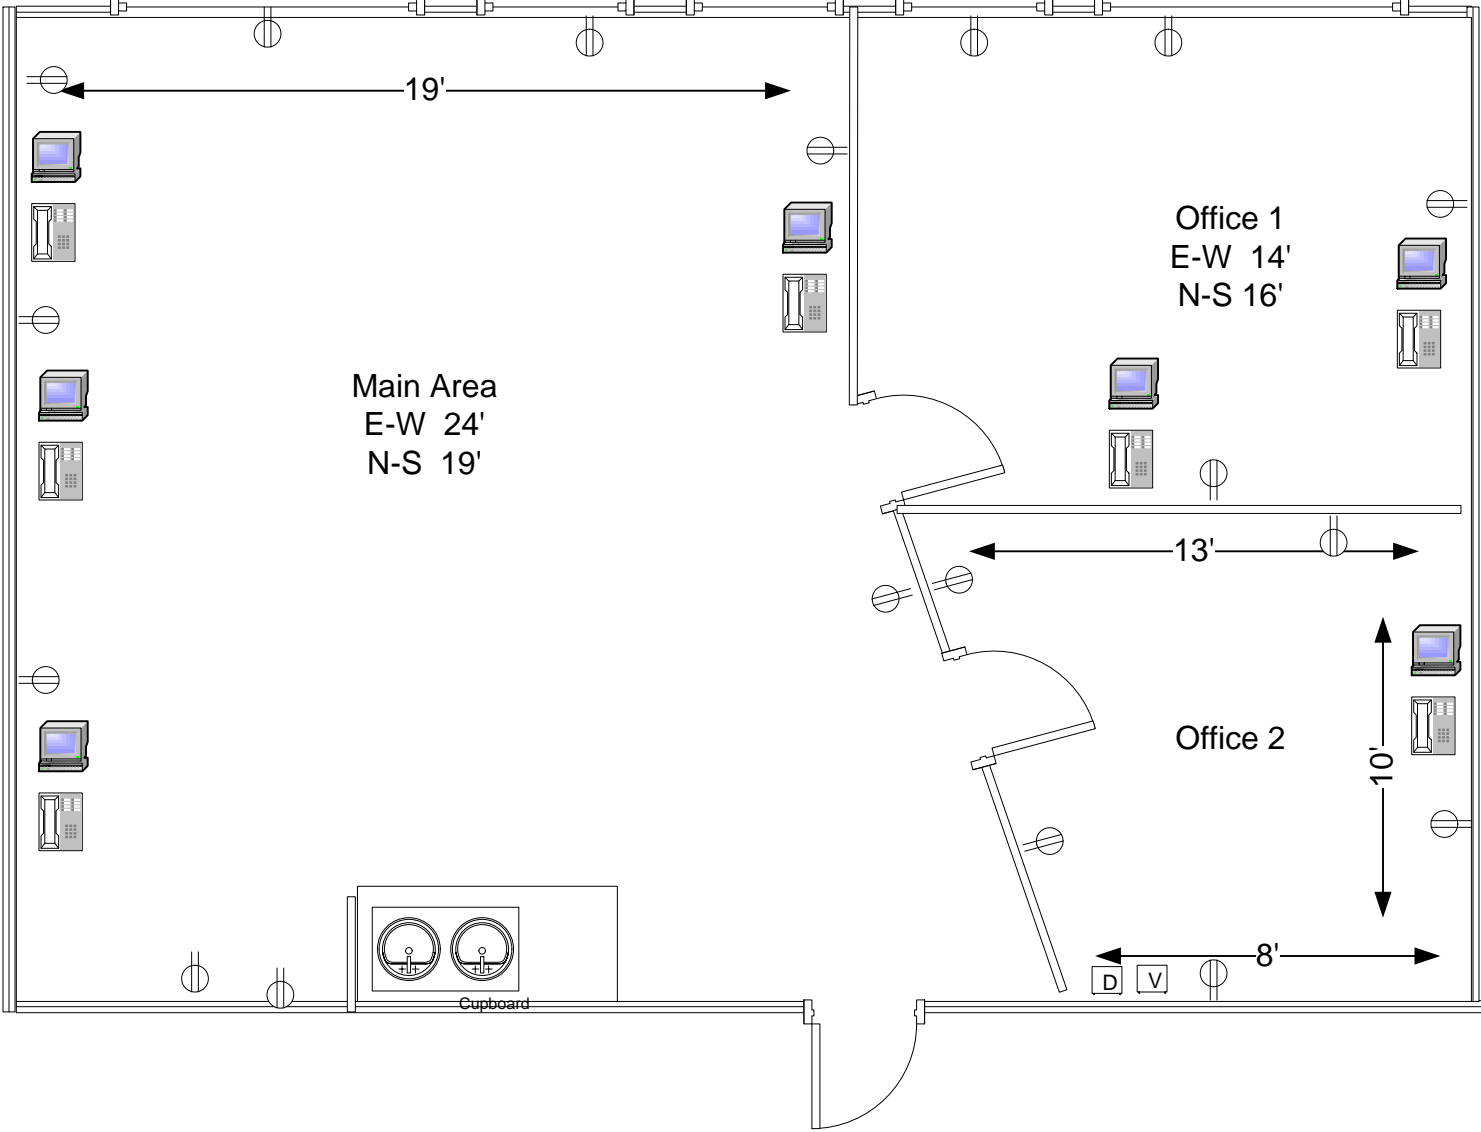

5 Person 840 Square feet
East 1 Entrance

Legend:

-  LAN wiring (cat5e) & wall jack (RJ45)
-  Telephone Station wall jack (RJ9)
-  Electrical outlet
-  LAN Suite Dmarc
-  Telephone Station Suite Dmarc

West