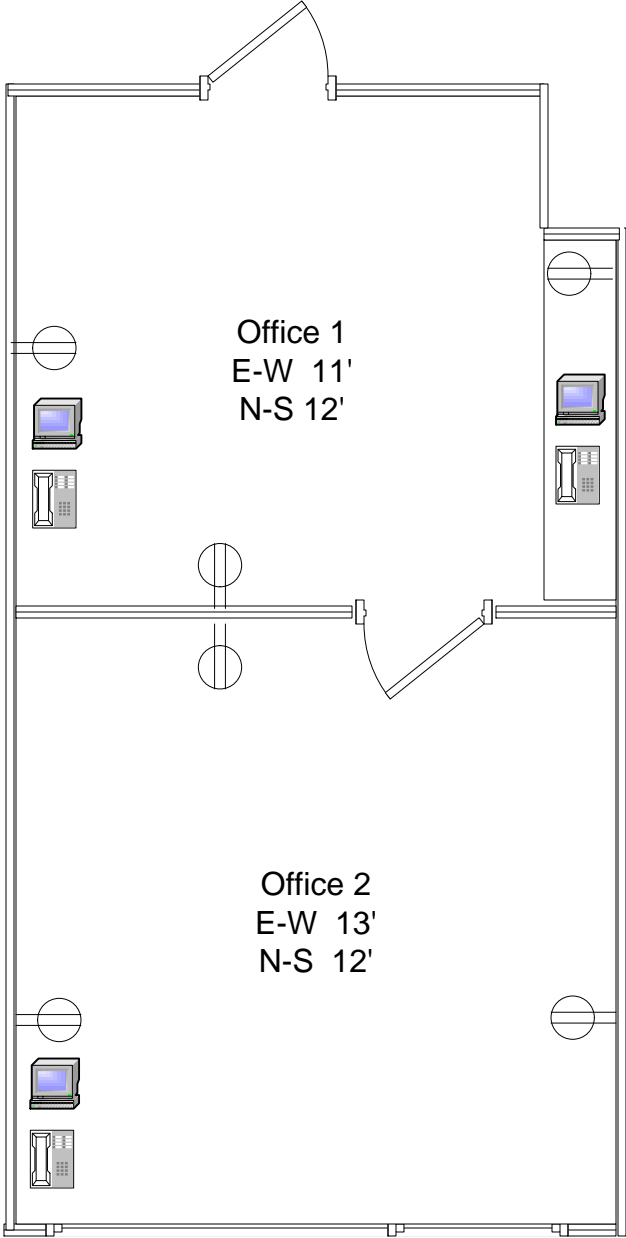

2 Person 321 Square feet  
East 1 Entrance

- Legend:
- LAN wiring (cat5e) & wall jack (RJ45)
  - Telephone Station wall jack (RJ9)
  - Electrical outlet
  - LAN Suite Dmarc
  - Telephone Station Suite Dmarc

West